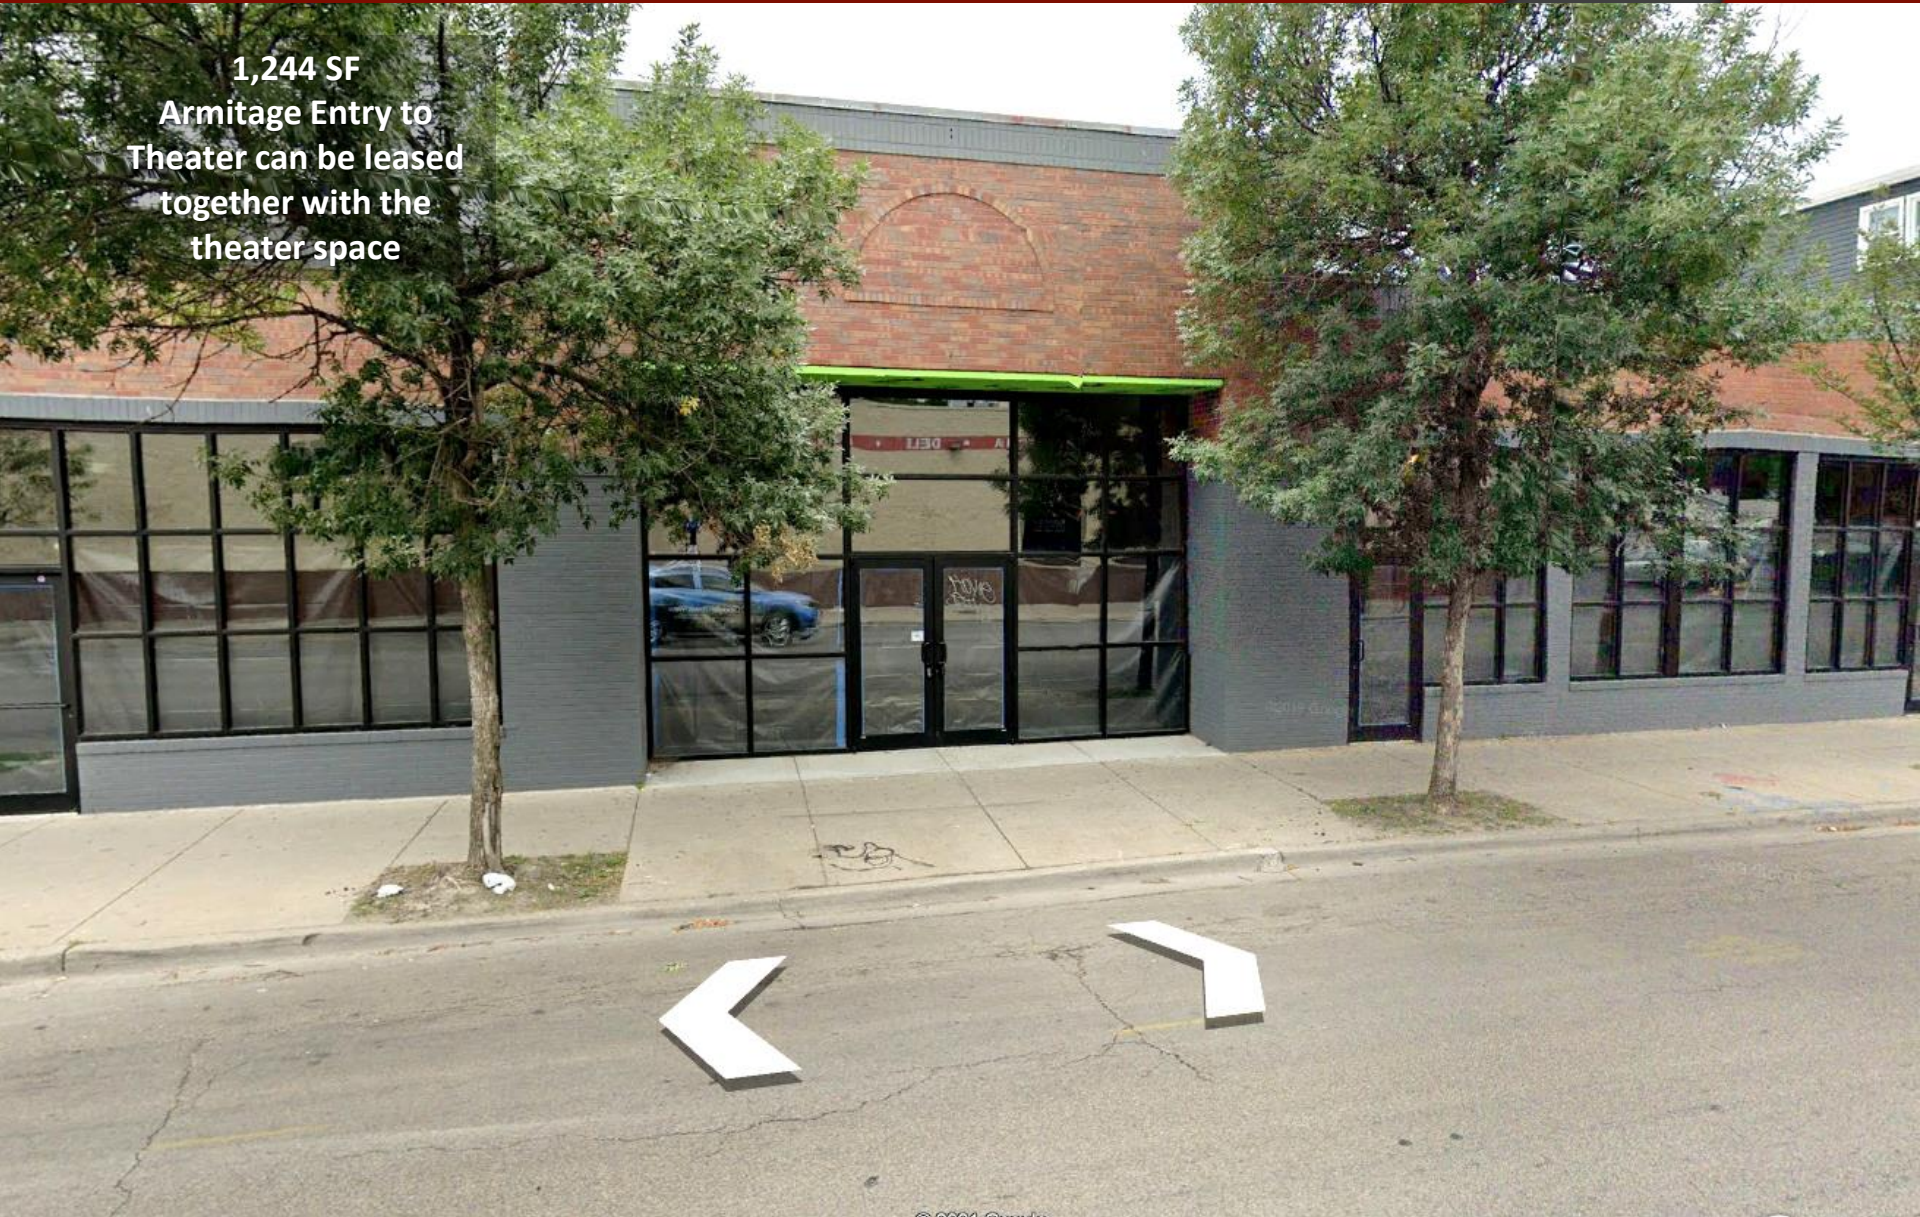

7,500 SF
THEATER / EVENT
SPACE

Drake Ave.
Entrance

7,500 SF
THEATER / EVENT
SPACE

1,244 SF

Armitage Entry to
Theater can be leased
together with the
theater space

1,244 SF
Armitage Entry to
Theater can be leased
together with the
theater space